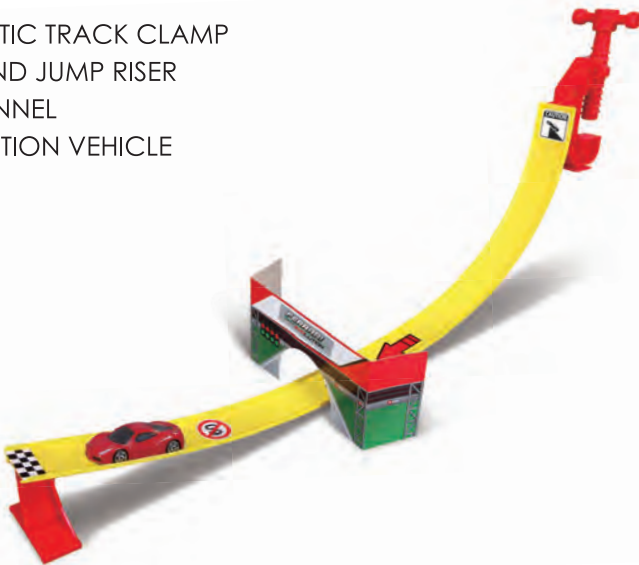

## LAUNCHER JUMP PLAYSET

- INCLUDES 1 PLASTIC LAUNCHER
- TRACK AND JUMP RISER
- CARDBOARD TUNNEL
- 1 FERRARI EVOLUTION VEHICLE

#18-56671  
Outer: 24 pcs.

## DOWNHILL JUMP PLAYSET

- INCLUDES 1 PLASTIC TRACK CLAMP
- TRACK PIECES AND JUMP RISER
- CARDBOARD TUNNEL
- 1 FERRARI EVOLUTION VEHICLE

#18-56672  
Outer: 24 pcs.