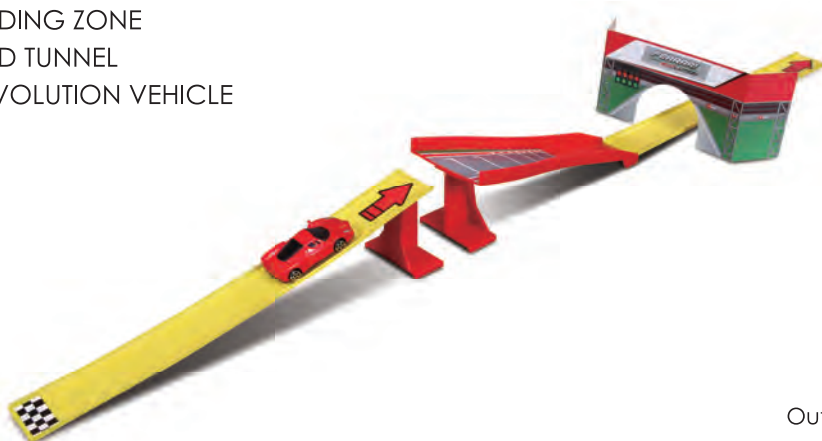

SUPER JUMP PLAYSET

- TRACK PIECES AND JUMP RISERS
- 1 JUMP LANDING ZONE
- CARDBOARD TUNNEL
- 1 FERRARI EVOLUTION VEHICLE

#18-56673
Outer: 24 pcs.