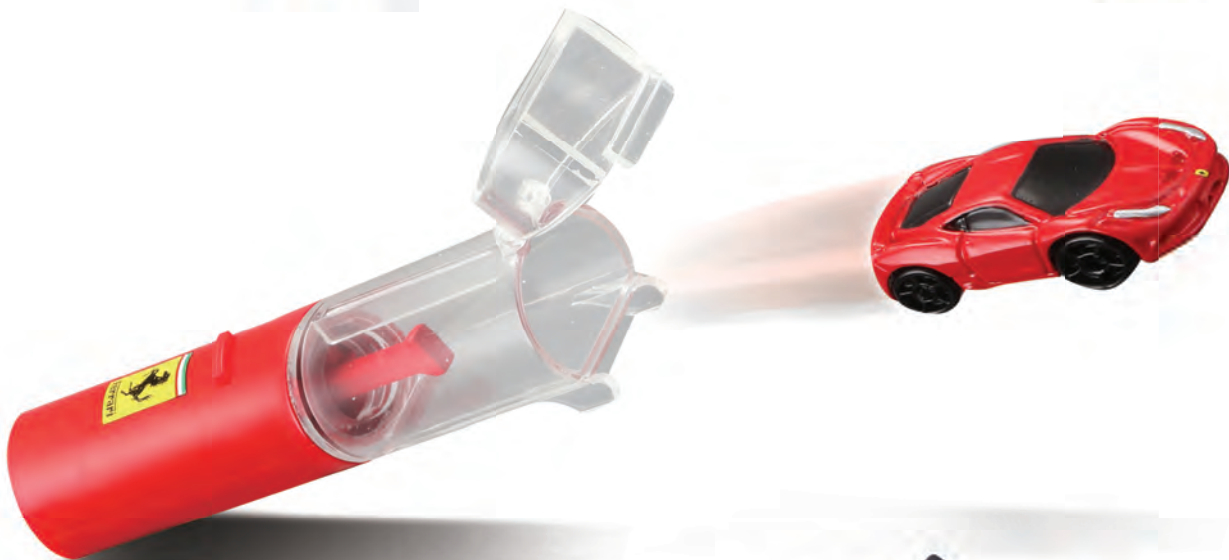

458 SPECIALE FERRARI CALIFORNIA T F50 ENZO FERRARI LAFERRARI