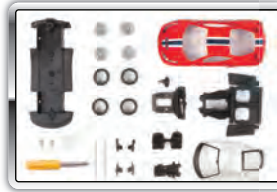

PORTOFINO

\* 488 PISTA

\* Styles & colors are subject to change

**MODEL KITS**

- PRE-PAINTED DIE-CAST METAL BODY WITH PLASTIC PARTS
- NO GLUE OR PAINT NEEDED
- SCREWDRIVER INCLUDED
- MORE THAN 20 PARTS

#18-35200  
Outer: 12 pcs.